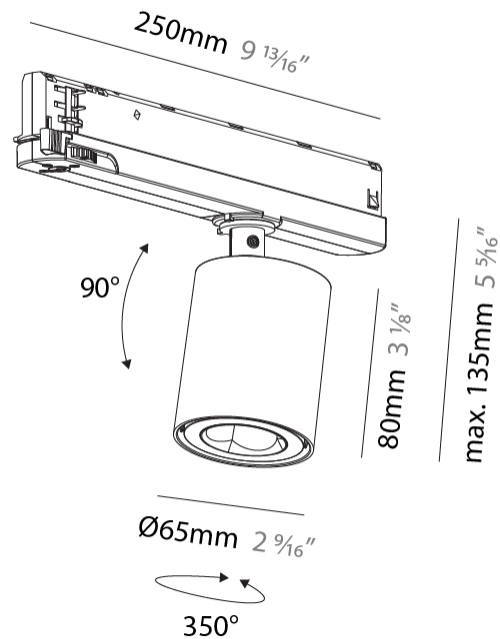

1. To build a product code in our configurator select the specify button on the base model # product page
2. To build a manual product code on this datasheet choose from the options listed below in blue font and add the suffix to the base model #

GENERAL

Series: Oiko Pro
Subseries: Oiko Pro In
Brand: Prolicht
Division: Architectural
Mounting Type: Track
Mounting Location: Ceiling
Subcategory: Spots

PHYSICAL

Shape: Cylinder
Diameter (mm): 65
Diameter (in): 2 ⁹/₁₆
Length (mm): 250
Length (in): 9 ¹³/₁₆
Height (mm): 80
Height (in): 3 ¹/₈
Max. Overall Height (mm): 135
Max. Overall Height (in): 5 ⁵/₁₆
Light Distribution: Adjustable / Direct
Fixture Finish: SSR / BKV / CWI / CRY / HAB / LAG / UFT / ITA / RUA / RUR / MIC / FTG / MYG / TWT / LOD / PUS / FRO / FUP / KIA / POP / BLS / SPG / MEY / GOH / GUM / CHC / COM / ABZ / JAG / OBR / MOS / ROR
Holder Finish: WHI / BLK
Fixture Material: Aluminum

ELECTRICAL

Lamp Type: LED
Input Wattage (W): 19
Total Output Wattage (W): 17.3
Dimming: Non-Dimmable / 0-10V Dimming
Driver Included: Yes
Driver Location: Integrated
Driver Type: Constant Current - 120Vac
Driver Class: Class 2
Input Voltage (V): 120

LED

Number of LEDs: 1
Color Temperature (°K): 2700 / 3000 / 3500 / 4000
Max. Delivered Lumen (lm): 1547 / 1665 / 1724 / 1759
Nominal Lumen (lm): 1905 / 2050 / 2123 / 2166
CRI: >90 CRI
Lamp Life (hrs): 50000

OPTICAL

Reflector°: 50

RATINGS AND CERTIFICATIONS

Certified By: CSA Certified to UL and CSA Standards
IP rating: IP20