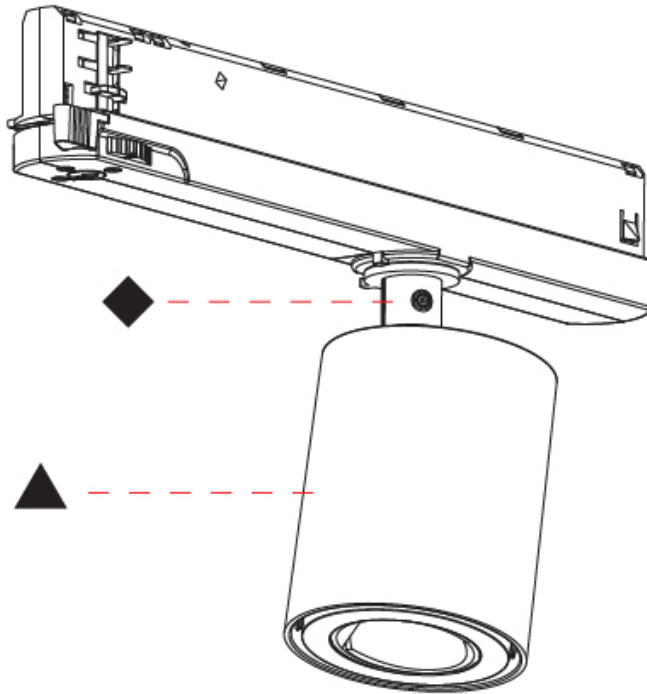

OIKO PRO IN WALLWASH TRACK

A3T206-

PROJECT	_____
TYPE	_____
SPECIFIER	_____
QUANTITY	_____
DATE	_____

A